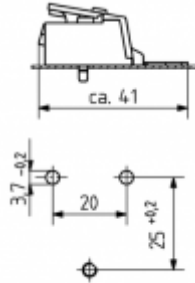

Terminal blocks

Pushwire terminals 3 pole

46.413.1114

colour	pkg.	wt.	part no.
white	500	9 g	46.413.1114.50

Marking: N *0* L

Push fixing

Housing: PC

Earth bracket

With integral cable release

- Internal wiring: only for solid conductors and 7 stranded wire ends
- Other markings on request.

T 85 -35°C							16 A 450 V	
		max. ø 1.8 mm	max. ø 1.8 mm			0.5 - 1.0		