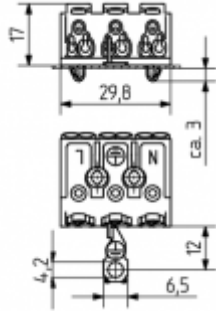

Terminal blocks

Pushwire terminals 3 pole

46.413.1114

colour	pkg.	wt.	part no.
white	500	9 g	46.413.1114.50

Marking: N *0* L

Push fixing

Housing: PC

Earth bracket

With integral cable release

- Internal wiring: only for solid conductors and 7 stranded wire ends
- Other markings on request.

T 85 -35°C							16 A 450 V	
		max. ø 1.8 mm	max. ø 1.8 mm			0.5 - 1.0		