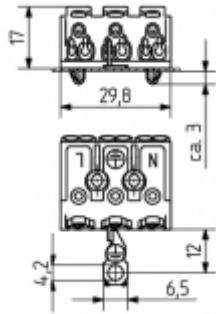

## Terminal blocks

Pushwire terminals 3 pole

46.413.1114

colour	pkg.	wt.	part no.
white	500	9 g	46.413.1114.50

Marking: N \*0\* L

Push fixing

Housing: PC

Earth bracket

With integral cable release

- Internal wiring: only for solid conductors and 7 stranded wire ends
- Other markings on request.

T 85 -35°C							16 A 450 V	
		max. ø 1.8 mm	max. ø 1.8 mm			0.5 - 1.0		