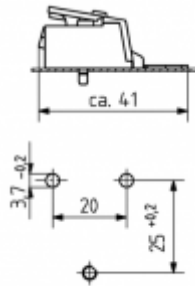

## Terminal blocks

Pushwire terminals 3 pole

46.413.1114

colour	pkg.	wt.	part no.
white	500	9 g	46.413.1114.50

Marking: N \*0\* L

Push fixing

Housing: PC

Earth bracket

With integral cable release

- Internal wiring: only for solid conductors and 7 stranded wire ends
- Other markings on request.

T 85 -35°C							16 A 450 V	
		max. ø 1.8 mm	max. ø 1.8 mm			0.5 - 1.0		