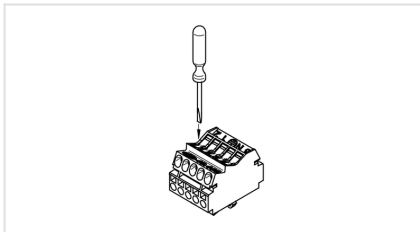

46.455.3114.50

Terminal blocks
Pushwire terminals 5 pole (Rast 5)

Color: weiß
Open text field 2: 50
Part no.: 46.455.3114.50

Description

- Release button on the inside for the upper connections (see drawing)
- Release options for bottom connections (Wire release by twist and pull)

Short description: 5-pole double decker

Product name: Terminal Block

Symbol 1drähtige Leitungen: 0,5 - 2,5 mm²

Short description: 5-pole double decker

Farbe: weiß

Mounting method 1: Push through mount

Material: Housing: PC

Marking: 3 N *0* 1 2

Weight: 18

Quantity of poles: 5

Earth contact: Earth bracket

Material thickness: 0.5 - 1.0, 0,6-1,0

Pkg.: 250