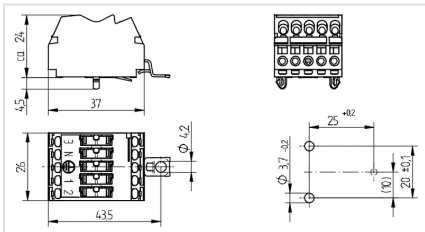

46.455.3114.50

Terminal blocks
Pushwire terminals 5 pole (Rast 5)

Color: weiß
Open text field 2: 50
Part no.: 46.455.3114.50

Description

- Release button on the inside for the upper connections (see drawing)
- Release options for bottom connections (Wire release by twist and pull)

Short description: 5-pole double decker

Product name: Terminal Block

Symbol 1drähtige Leitungen: 0,5 - 2,5 mm²

Short description: 5-pole double decker

Farbe: weiß

Mounting method 1: Push through mount

Material: Housing: PC

Marking: 3 N *0* 1 2

Weight: 18

Quantity of poles: 5

Earth contact: Earth bracket

Material thickness: 0.5 - 1.0, 0,6-1,0

Pkg.: 250