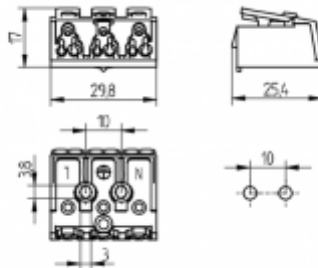

Terminal blocks

Pushwire terminals 3 pole

46.413.1211

colour	pkg.	wt.	part no.
white	500	9 g	46.413.1211.50

Marking: N *0* L

Screw fixing

Housing: PC

With integral cable release

- Internal wiring: only for solid conductors and 7 stranded wire ends
- Other markings on request.

T 85 -35°C						16 A 450 V	
		max. ø 1.8 mm	max. ø 1.8 mm				