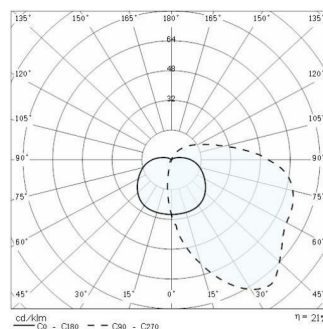

# NIKKO GRILL

<b>Part number</b>	001590
<b>Lampholder:</b>	E27
<b>Light Source:</b>	INCANDESCENT LAMPS
<b>Wattage:</b>	1x60 W
<b>Finish:</b>	IVORY-10 / Ivory / Textured
<b>Insulation class:</b>	II
<b>Degree of protection:</b>	IP 54
<b>IK-J-xxIP:</b>	IK06 1J xx3
<b>Optic:</b>	SYMMETRIC EXTRA WIDE REFLECTOR
<b>Ta MIN luminaire:</b>	-30°
<b>Ta MAX luminaire:</b>	50°

## PHOTOMETRIC DATA

## TECHNICAL DRAWINGS